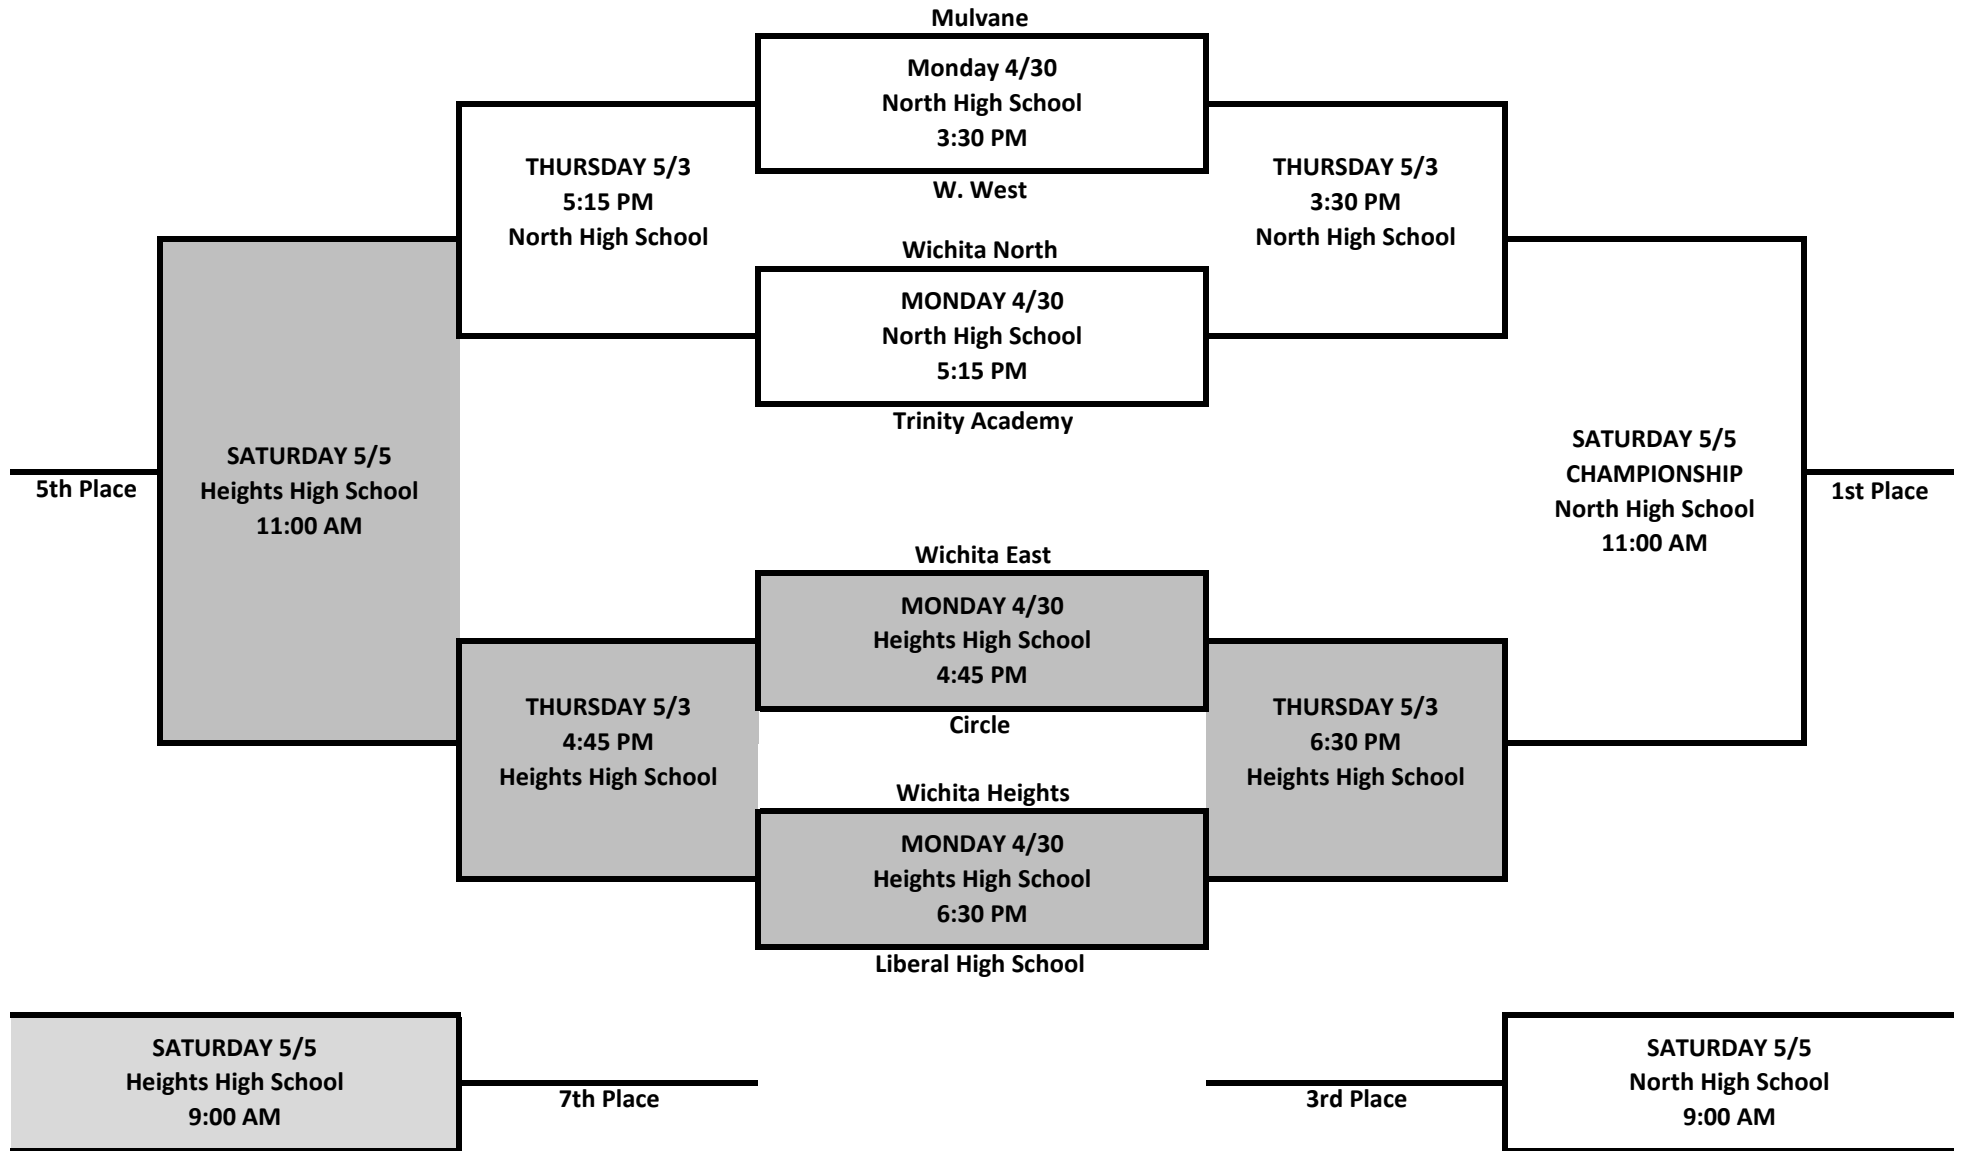

Girl's North Cup Bracket 2018

Mulvane

Monday 4/30
North High School
3:30 PM

W. West

Wichita North

Monday 4/30
North High School
5:15 PM

Trinity Academy

Wichita East

Monday 4/30
Heights High School
4:45 PM

Circle

Wichita Heights

Monday 4/30
Heights High School
6:30 PM

Liberal High School

Thursday 5/3
3:30 PM
North High School

Saturday 5/5
CHAMPIONSHIP
North High School
11:00 AM

1st Place

Saturday 5/5
Heights High School
11:00 AM

5th Place

Thursday 5/3
6:30 PM
Heights High School

Thursday 5/3
4:45 PM
Heights High School

Saturday 5/5
North High School
9:00 AM

3rd Place

Saturday 5/5
Heights High School
9:00 AM